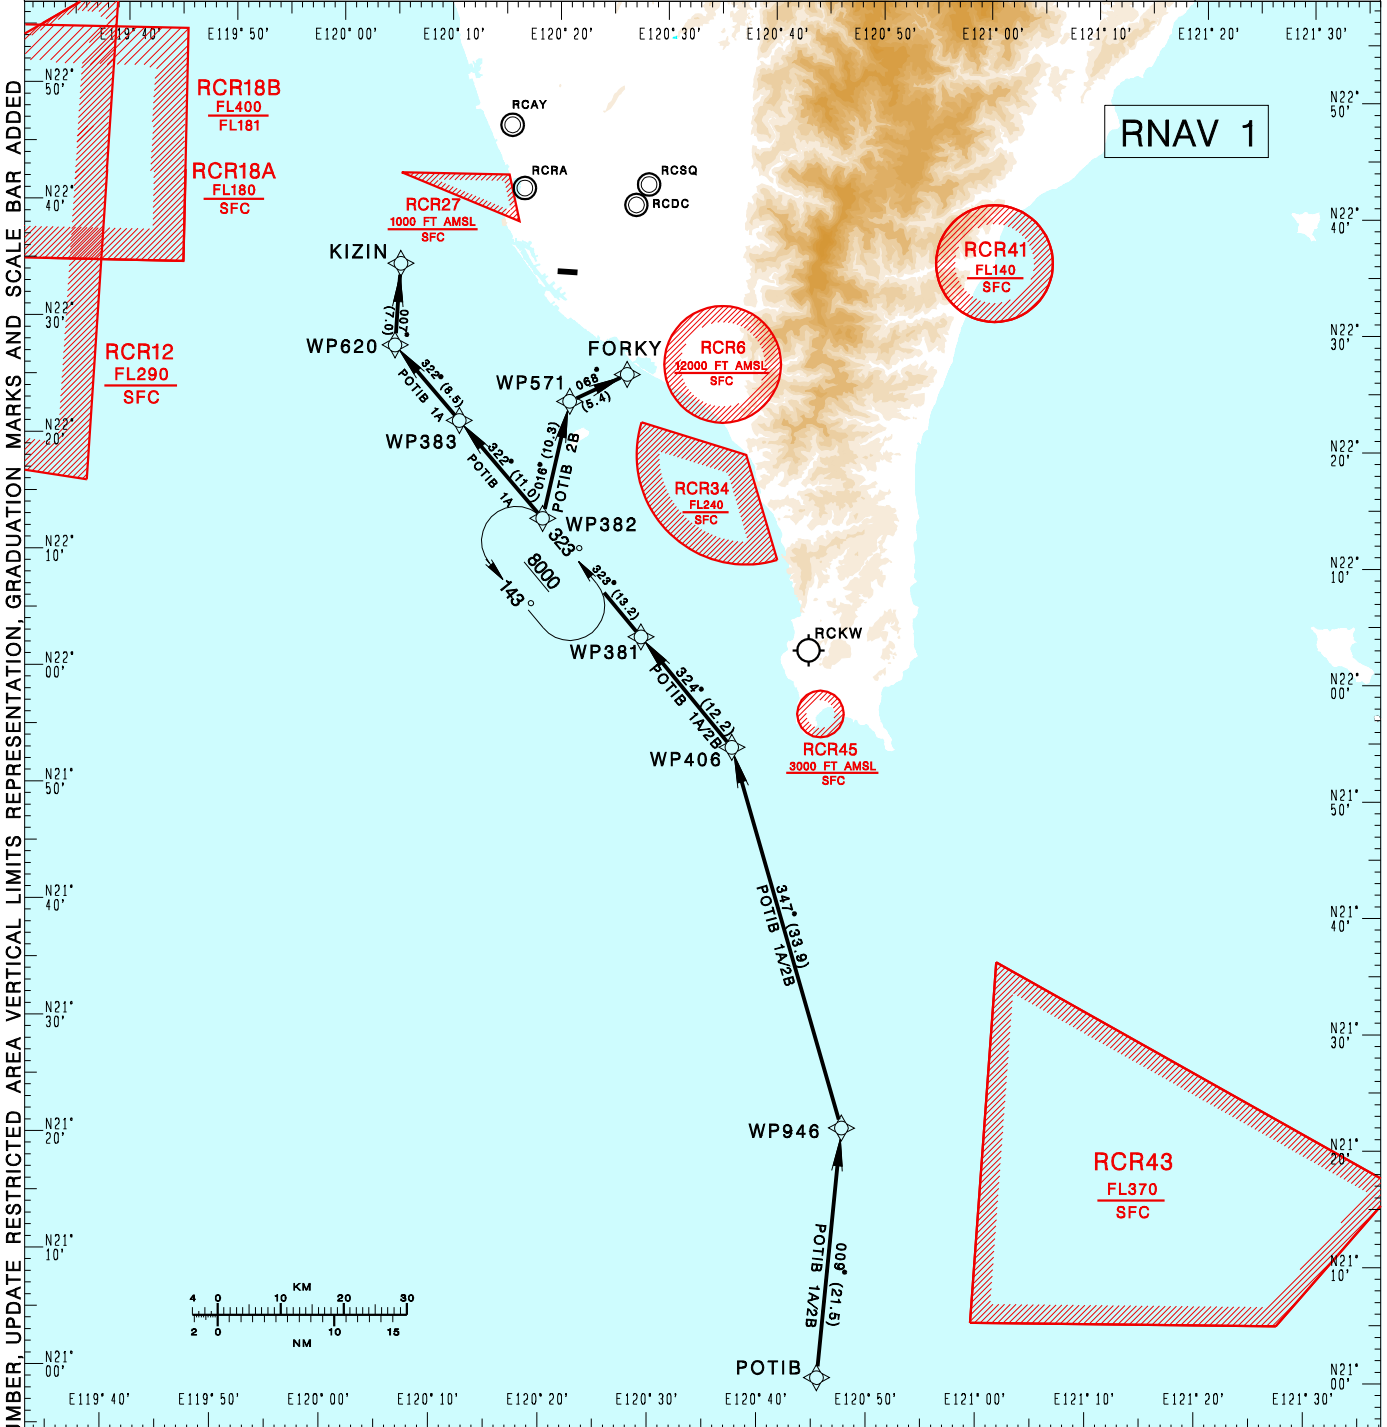

高雄國際機場
KAOHSIUNG INTL AD

RCKH STAR
POTIB 1A RNAV(RWY09)
POTIB 2B RNAV(RWY27)

TAIPEI ACC 127.9 129.1	KAOHSIUNG APP 124.7 125.7	ATIS 127.8		
Apt Elev: 32'		Trans Level: FL130		Trans Alt: 11,000'
BEARINGS ARE MAGNETIC; DISTANCES ARE NAUTICAL MILES; ELEVATIONS, HEIGHTS IN FEET				

<p>CHANGES: NEW PAGE NUMBER UPDATE RESTRICTED AREA VERTICAL LIMITS REPRESENTATION GRADUATION MARKS AND SCALE BAR ADDED</p>	<p>POTIB ONE ALFA RNAV ARRIVAL Depart POTIB then to WP946, WP406, WP381, WP382, WP383, WP620, KIZIN. Cross WP383 at or above 8,000ft, cross WP620 at or below 7,000ft, cross KIZIN at or above 3,000ft.</p>	<p>NOTE ATS surveillance required.</p>
	<p>POTIB TWO BRAVO RNAV ARRIVAL Depart POTIB then to WP946, WP406, WP381, WP382, WP571, FORKY. Cross FORKY at or above 4,000ft.</p>	